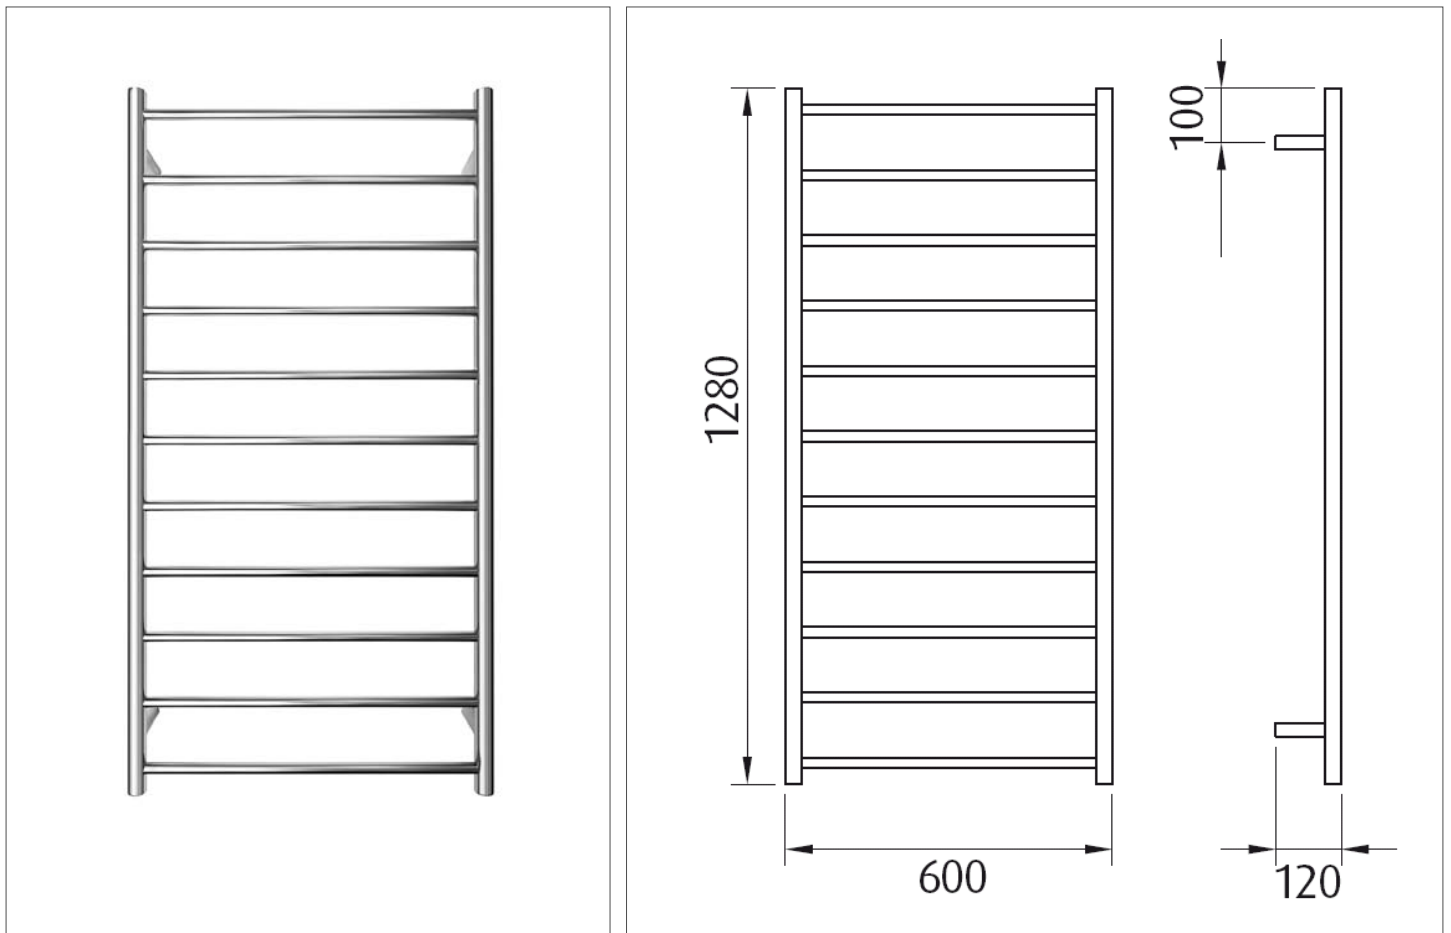

Forme Round - 11 bar ROUND

Product code : HTR-TR1101R /HTR-TR1101L

600(w) x 1280(h) x 120(d) mm

Features:

- 11 bars
- Hand polished to a mirror finish
- High grade stainless steel
- Double insulated heating element and Class 1 fully earthed
- Concealed cable kit available on request
- Left and right hand cable options
- Easily installed into new or existing homes

Note: Manufacturing tolerances could cause variances of ± 5 mm.

Additional Information

- 135 watts
- 230-240Volts, 50Hz
- IP34 rating